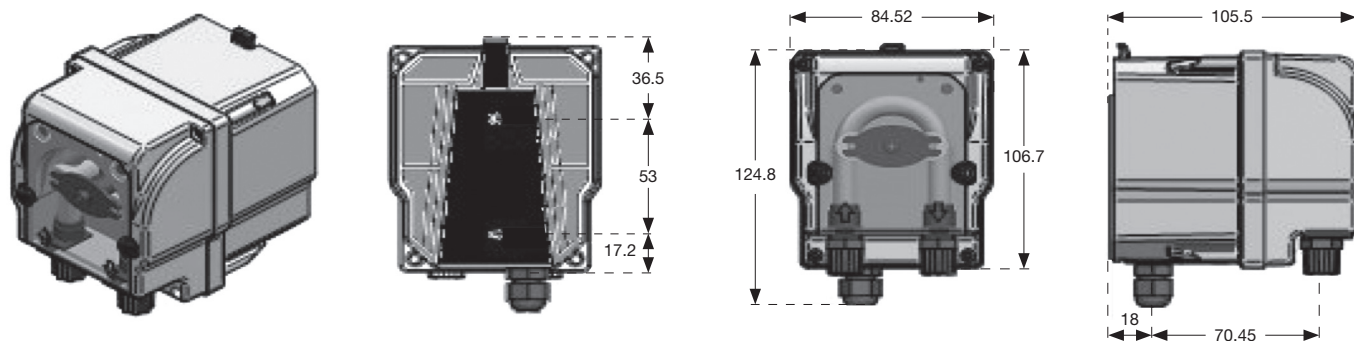

Verderflex

VP2-C 230 VAC tube pump to measure conductivity

VERDERFLEX®

Description

Peristaltic pump with a proportional flow rate according to conductivity values detected in water. Flow rating 0:100% adjustable.

Materials

| | |
|--------------|--|
| Pump body | PP reinforced with 30 % fiberglass |
| Max pressure | 1 bar |
| Roller | Delrin |
| Tube | Santoprene |
| Power supply | 20 - 230 VAC, 50 – 60 Hz, 230 VAC only |
| Connections | PP |
| Fittings | PP 4 x 6 |

Standard supplied with a SCHUKO plug

| Detergent installation kit | detergent | rinse aid |
|----------------------------|---------------------|---------------------|
| Suction tube | PVC 4 x 6 | PVC 4 x 6 |
| Delivery tube | PVC 4 x 6 | PE 4 x 6 |
| Injection valve | PP 90° | Steel 1/8" |
| Foot filter | Steel rubber holder | Steel rubber holder |

Dimensions

(in mm)

Verderflex

VP2-C 230 VAC tube pump to measure conductivity

VERDERFLEX®

Electrodes

| | Model | Electrode | Range | Connection | Constant | Body |
|---|------------|-------------------------|--|------------|----------------------------|------|
|  | PRO-CD-KJ1 | Stainless steel AISI316 | 1 $\mu\text{s/cm}$ up to 20.000 $\mu\text{s/cm}$ | jack | K=1 cm (1 cm-1) $\pm 5\%$ | PVC |
|  | PRO-CD-KJ5 | Stainless steel AISI316 | 0.5-1 $\mu\text{s/cm}$ up to 1600 $\mu\text{s/cm}$ | jack | K=5 cm (0,2cm-1) $\pm 5\%$ | PVC |