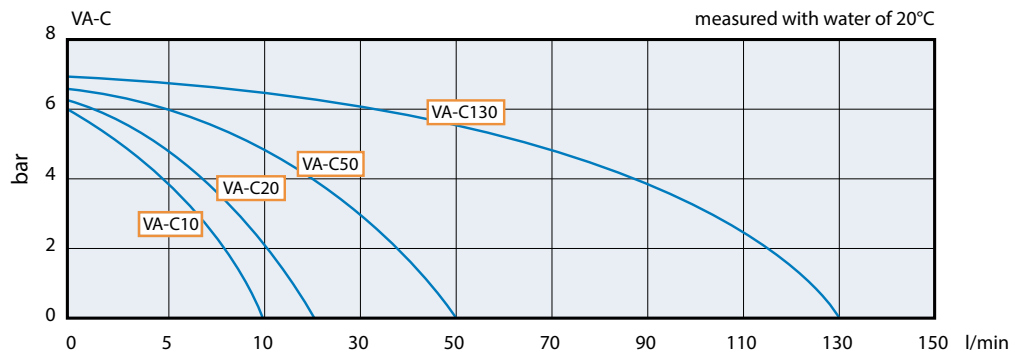

Applications:

- Barrel pump
- Dosing Pump
- Sampling Pump
- Transfer pump

CODE VA-C No.1 No.2 No.3 No.4

No.1 Pump Size

- 10 = 3/8"
- 20 = 1/2"
- 50 = 3/4"
- 130 = 1 1/4"

No.2 Pump material

- GG = PE conductive

No.3 Valve material

- TF = PTFE ball valves
- EP = EPDM ball valves
- CV = PE cylinder valves

No.4 Diaphragm material

- TO = PTFE/EPDM overmolded
- EO = EPDM overmolded

EXAMPLE PUMP TYPE
VA-C50GG TF TO

Note: Not all combinations are available

II 2GD B Tx